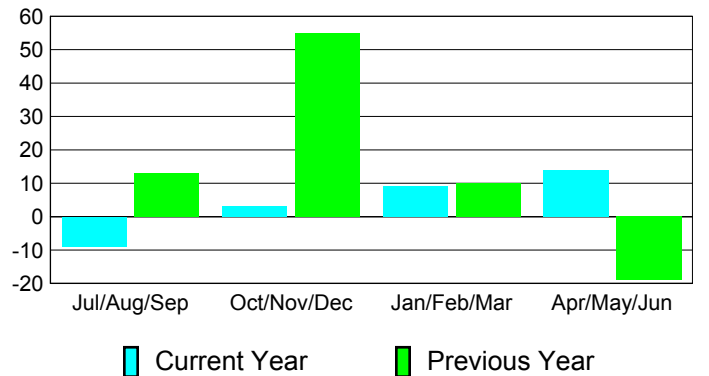

Gender Comparison 2010-2011

Jul/Aug/Sep

Oct/Nov/Dec

Jan/Feb/Mar

Apr/May/June

Male

Female