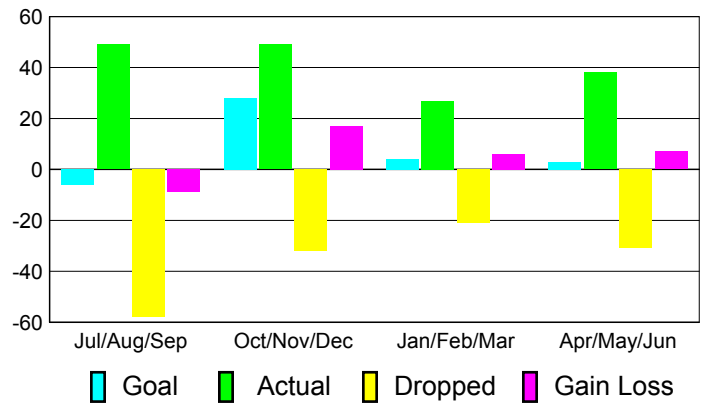

Membership Results 2010-2011

Goal, New, Dropped, Gain/Loss

Comparison of Membership Gain/Loss

Current Year Compared to the Previous Year