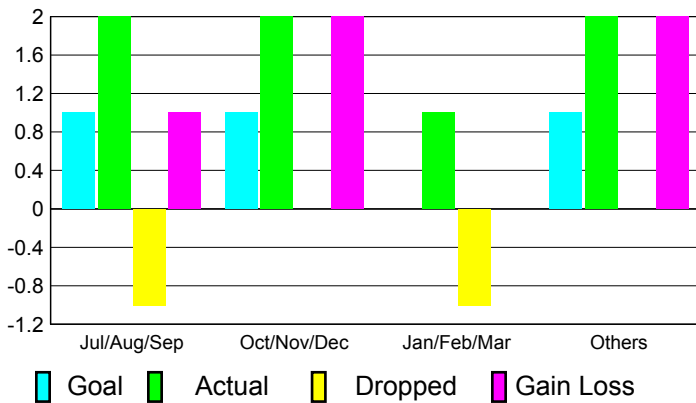

2010-2011 GMT Reports for District (or Undistricted) District 201Q1

GMT: JOHN ROWLAND MC ATEE

Location: AUSTRALIA

GMT CA: 7

CLUBS

Club Results
2010-2011

Clubs
2009-2010

Month	New Club Goal	Actual New Clubs	Actual Dropped Clubs	Gain/Loss of Clubs	Gain/Loss of Clubs
Jul/Aug/Sep	1	2	-1	1	0
Oct/Nov/Dec	1	2	0	2	0
Jan/Feb/Mar	0	1	-1	0	0
Apr/May/June	1	2	0	2	2
Totals	3	7	-2	5	2

Club Results 2010-2011

Goal, New, Dropped, Gain/Loss

Comparison of Club Gain/Loss

Current Year Compared to the Previous Year