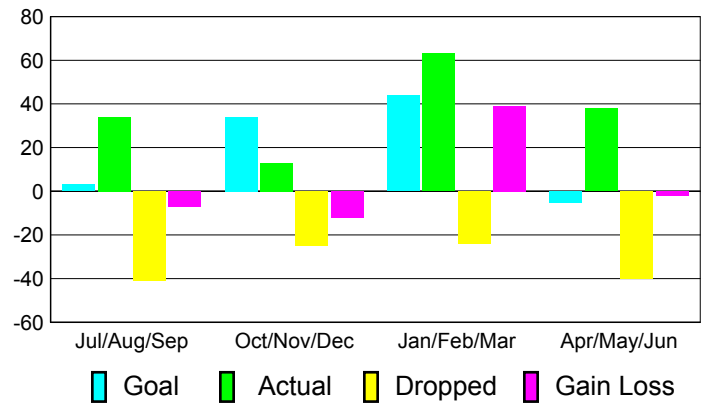

Membership Results 2010-2011

Goal, New, Dropped, Gain/Loss

Comparison of Membership Gain/Loss

Current Year Compared to the Previous Year