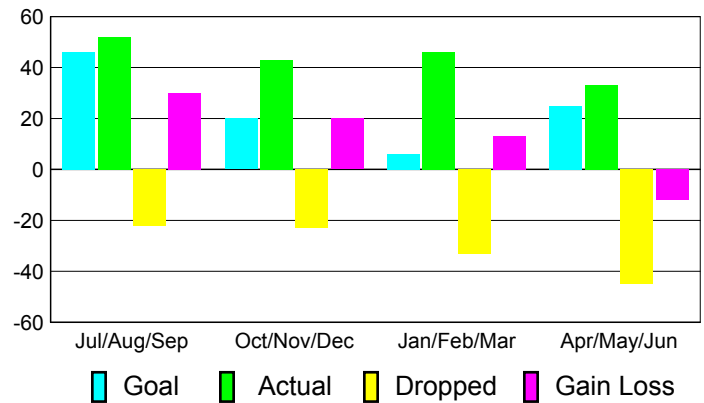

Membership Results 2010-2011

Goal, New, Dropped, Gain/Loss

Comparison of Membership Gain/Loss

Current Year Compared to the Previous Year