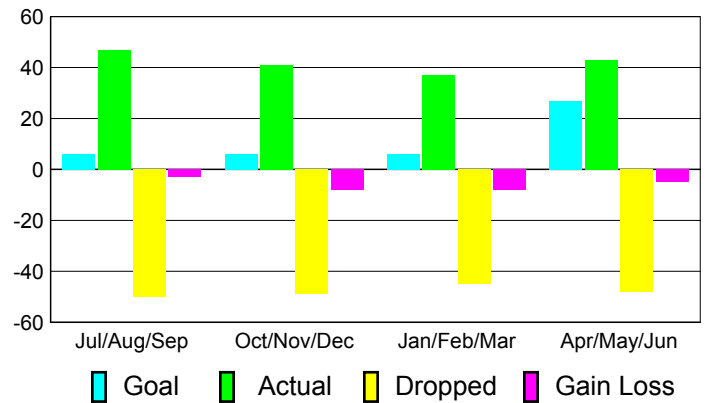

Membership Results 2010-2011

Goal, New, Dropped, Gain/Loss

Comparison of Membership Gain/Loss

Current Year Compared to the Previous Year