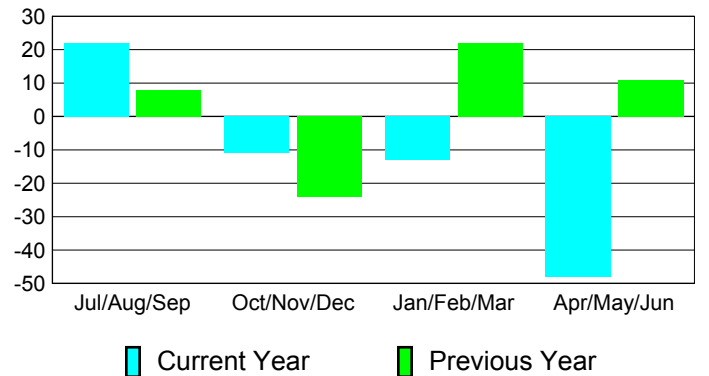

Gender Comparison 2010-2011

Jul/Aug/Sep

Oct/Nov/Dec

Jan/Feb/Mar

Apr/May/June

Male

Female