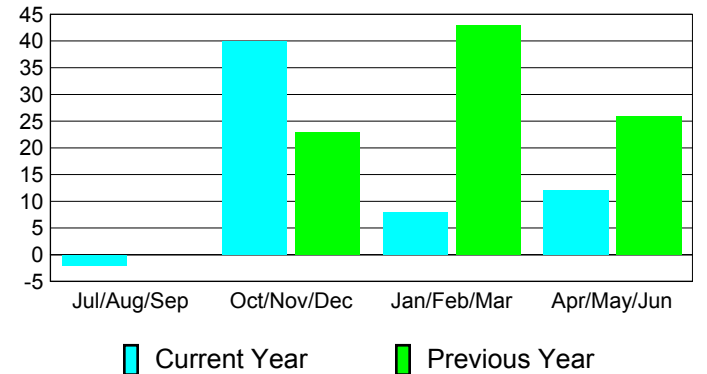

Gender Comparison 2010-2011

Jul/Aug/Sep

Oct/Nov/Dec

Jan/Feb/Mar

Apr/May/Jun

Male

Female