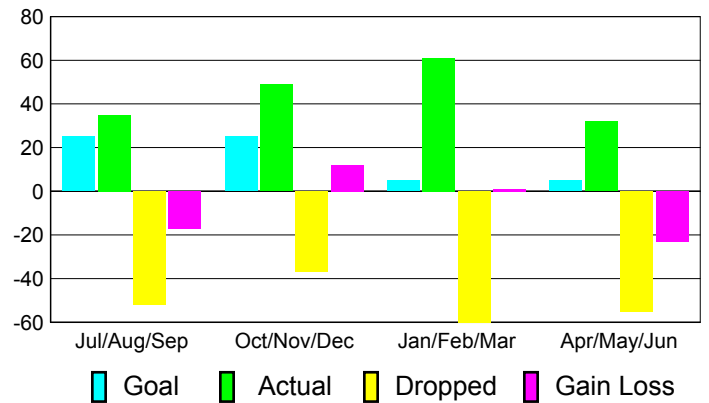

Membership Results 2010-2011

Goal, New, Dropped, Gain/Loss

Comparison of Membership Gain/Loss

Current Year Compared to the Previous Year