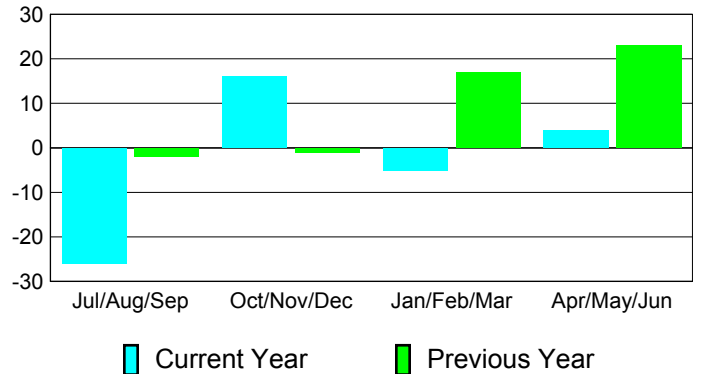

Comparison of Membership Gain/Loss

Current Year Compared to the Previous Year