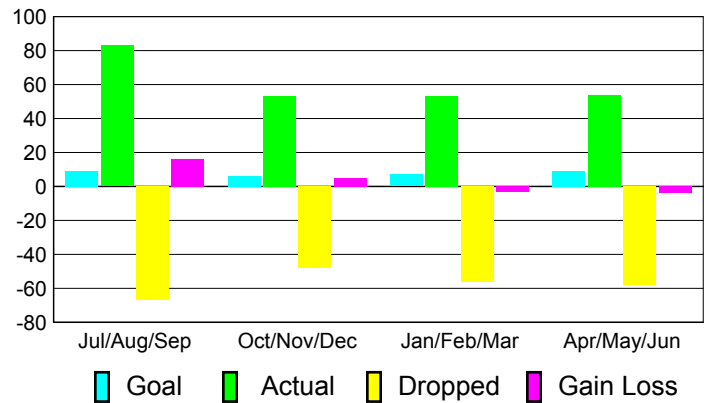

Membership Results 2010-2011

Goal, New, Dropped, Gain/Loss

Comparison of Membership Gain/Loss

Current Year Compared to the Previous Year