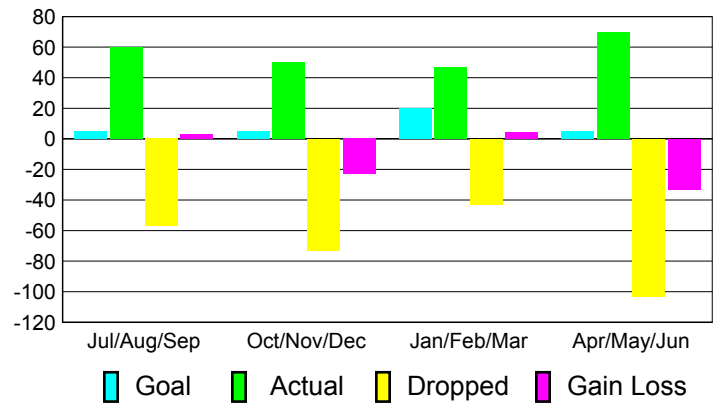

Membership Results 2010-2011

Goal, New, Dropped, Gain/Loss

Comparison of Membership Gain/Loss

Current Year Compared to the Previous Year