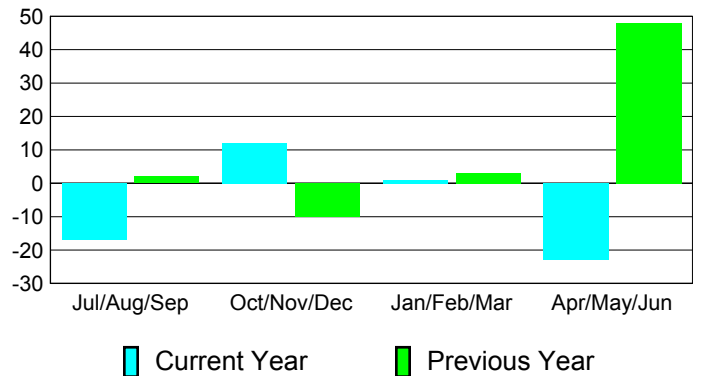

Gender Comparison 2010-2011

Jul/Aug/Sep

Oct/Nov/Dec

Jan/Feb/Mar

Apr/May/June

Male

Female