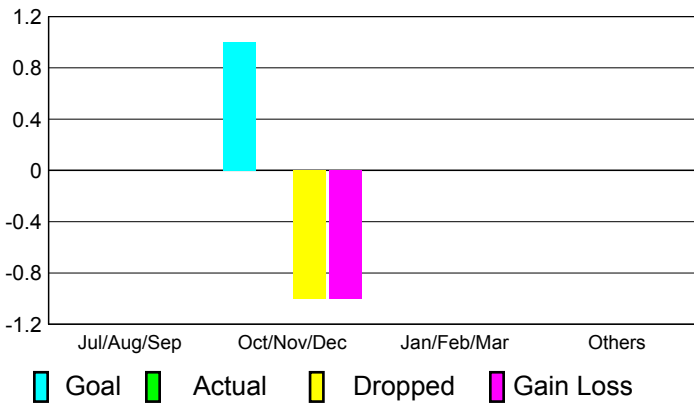

2010-2011 GMT Reports for District (or Undistricted) **District 201Q3**

GMT: **JOHN ROWLAND MC ATEE**

Location: **AUSTRALIA**

GMT CA: **7**

CLUBS

**Club Results
2010-2011**

**Clubs
2009-2010**

Month	New Club Goal	Actual New Clubs	Actual Dropped Clubs	Gain/Loss of Clubs	Gain/Loss of Clubs
Jul/Aug/Sep	0	0	0	0	1
Oct/Nov/Dec	1	0	-1	-1	0
Jan/Feb/Mar	0	0	0	0	0
Apr/May/Jun	0	0	0	0	0
Totals	1	0	-1	-1	1

Club Results 2010-2011

Goal, New, Dropped, Gain/Loss

Comparison of Club Gain/Loss

Current Year Compared to the Previous Year