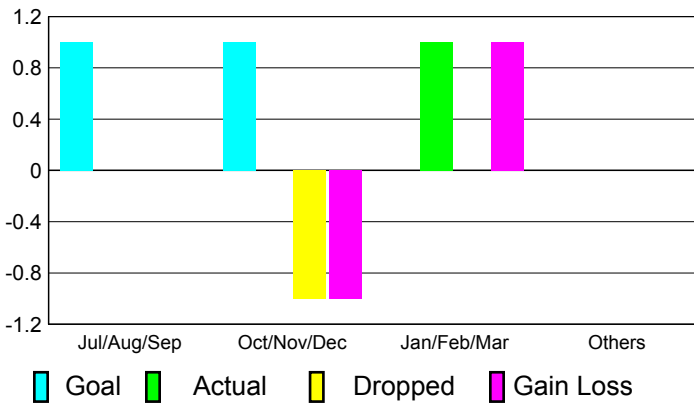

2010-2011 GMT Reports for District (or Undistricted) **District 201N4**

GMT: **JOHN ROWLAND MC ATEE**

Location: **AUSTRALIA**

GMT CA: **7**

CLUBS

**Club Results
2010-2011**

**Clubs
2009-2010**

Month	New Club Goal	Actual New Clubs	Actual Dropped Clubs	Gain/Loss of Clubs	Gain/Loss of Clubs
Jul/Aug/Sep	1	0	0	0	0
Oct/Nov/Dec	1	0	-1	-1	0
Jan/Feb/Mar	0	1	0	1	0
Apr/May/June	0	0	0	0	1
Totals	2	1	-1	0	1

Club Results 2010-2011

Goal, New, Dropped, Gain/Loss

Comparison of Club Gain/Loss

Current Year Compared to the Previous Year