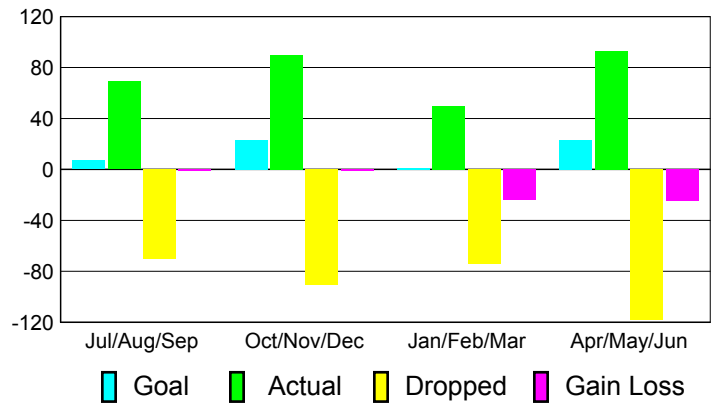

Membership Results 2010-2011

Goal, New, Dropped, Gain/Loss

Comparison of Membership Gain/Loss

Current Year Compared to the Previous Year