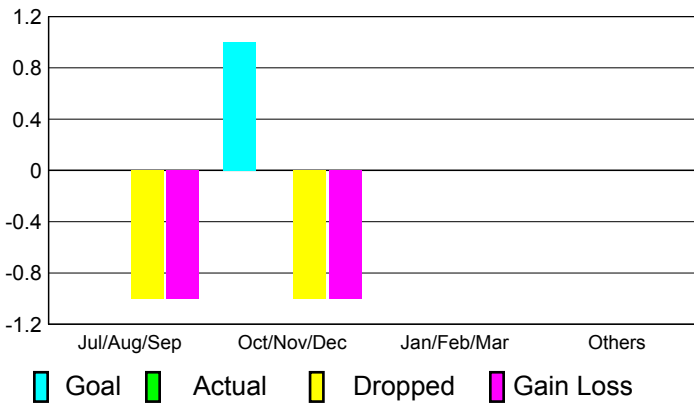

2010-2011 GMT Reports for District (or Undistricted) **District 201C2**

GMT: **JOHN ROWLAND MC ATEE**

Location: **AUSTRALIA**

GMT CA: **7**

CLUBS

**Club Results
2010-2011**

**Clubs
2009-2010**

Month	New Club Goal	Actual New Clubs	Actual Dropped Clubs	Gain/Loss of Clubs	Gain/Loss of Clubs
Jul/Aug/Sep	0	0	-1	-1	0
Oct/Nov/Dec	1	0	-1	-1	0
Jan/Feb/Mar	0	0	0	0	0
Apr/May/June	0	0	0	0	0
Totals	1	0	-2	-2	0

Club Results 2010-2011

Goal, New, Dropped, Gain/Loss

Comparison of Club Gain/Loss

Current Year Compared to the Previous Year