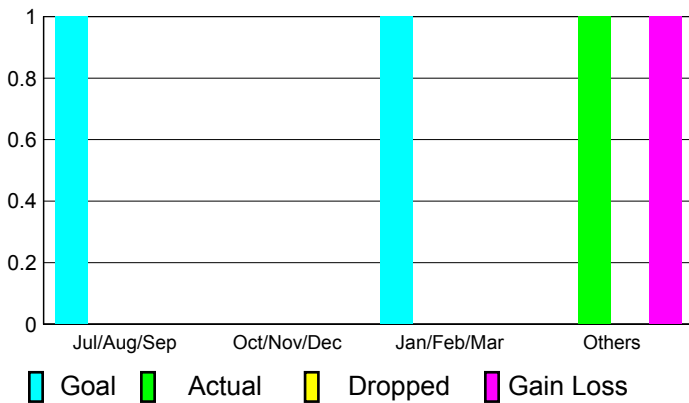

2010-2011 GMT Reports for District (or Undistricted) **District 201N1**

GMT: **JOHN ROWLAND MC ATEE**

Location: **AUSTRALIA**

GMT CA: **7**

CLUBS

**Club Results
2010-2011**

**Clubs
2009-2010**

Month	New Club Goal	Actual New Clubs	Actual Dropped Clubs	Gain/Loss of Clubs	Gain/Loss of Clubs
Jul/Aug/Sep	1	0	0	0	0
Oct/Nov/Dec	0	0	0	0	0
Jan/Feb/Mar	1	0	0	0	0
Apr/May/June	0	1	0	1	1
Totals	2	1	0	1	1

Club Results 2010-2011

Goal, New, Dropped, Gain/Loss

Comparison of Club Gain/Loss

Current Year Compared to the Previous Year