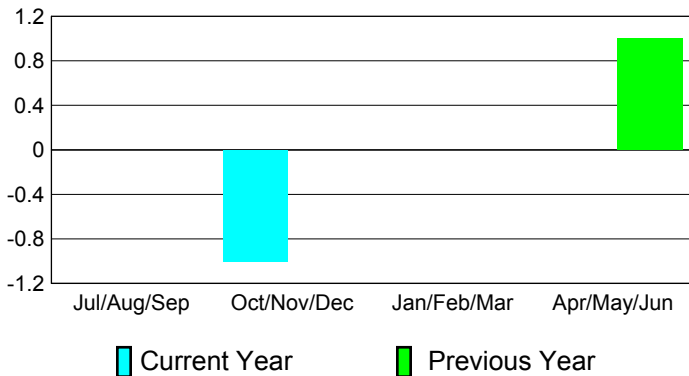

2010-2011 GMT Reports for District (or Undistricted) **District 201N3**

GMT: **JOHN ROWLAND MC ATEE**

Location: **AUSTRALIA**

GMT CA: **7**

CLUBS

**Club Results
2010-2011**

**Clubs
2009-2010**

Month	New Club Goal	Actual New Clubs	Actual Dropped Clubs	Gain/Loss of Clubs	Gain/Loss of Clubs
Jul/Aug/Sep	0	0	0	0	0
Oct/Nov/Dec	0	0	-1	-1	0
Jan/Feb/Mar	0	0	0	0	0
Apr/May/June	1	0	0	0	1
Totals	1	0	-1	-1	1

Club Results 2010-2011

Goal, New, Dropped, Gain/Loss

Comparison of Club Gain/Loss

Current Year Compared to the Previous Year

YTD Status Quo Clubs 2010-2011

Status Quo Clubs Compared to Status Quo Members

MEMBERSHIP

**Membership Results
2010-2011**

**Membership
2009-2010**

Month	Net Memb Goal	Actual New Memb	Actual Dropped Memb	Gain/Loss of Memb	Gain/Loss of Memb
Jul/Aug/Sep	6	47	-50	-3	17
Oct/Nov/Dec	6	41	-49	-8	1
Jan/Feb/Mar	6	37	-45	-8	7
Apr/May/June	27	43	-48	-5	54
Totals	45	168	-192	-24	79

Membership Results 2010-2011

Goal, New, Dropped, Gain/Loss

Comparison of Membership Gain/Loss

Current Year Compared to the Previous Year

Gender Comparison 2010-2011

Jul/Aug/Sep

Oct/Nov/Dec

Jan/Feb/Mar

Apr/May/June

Male

Female