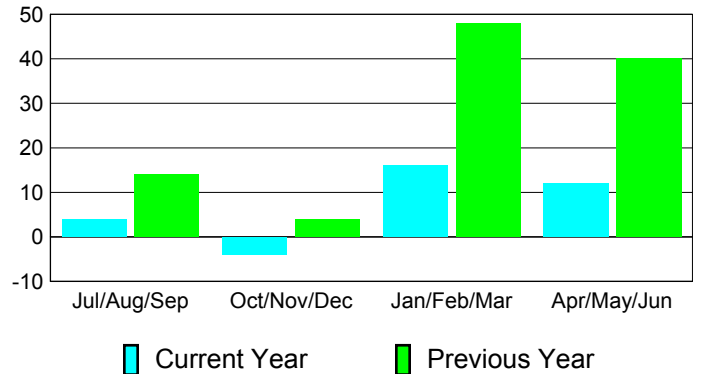

Gender Comparison 2010-2011

Jul/Aug/Sep

Oct/Nov/Dec

Jan/Feb/Mar

Apr/May/Jun

Male

Female