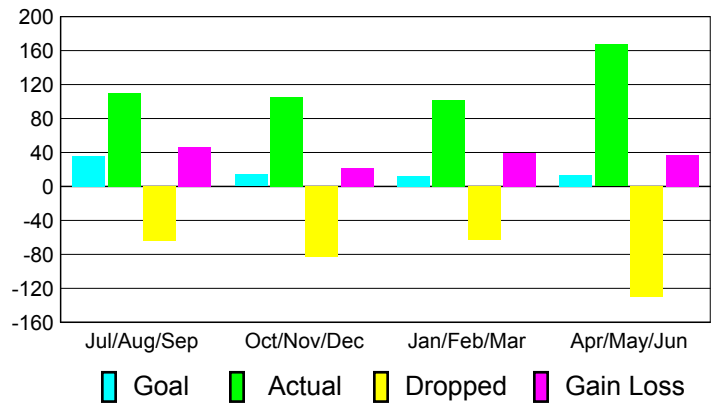

Membership Results 2010-2011

Goal, New, Dropped, Gain/Loss

Comparison of Membership Gain/Loss

Current Year Compared to the Previous Year