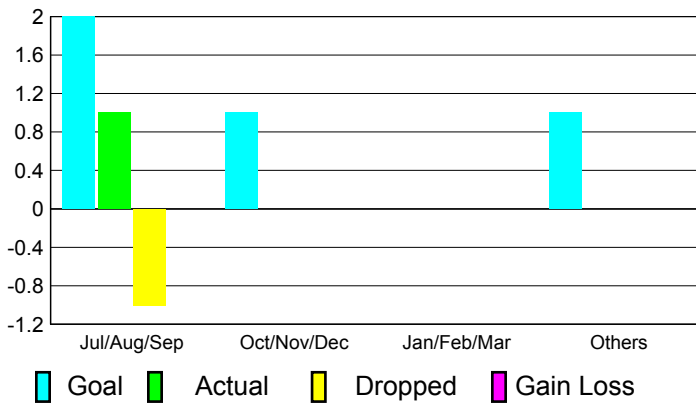

2010-2011 GMT Reports for District (or Undistricted) **District 201V2**

GMT: **JOHN ROWLAND MC ATEE**

Location: **AUSTRALIA**

GMT CA: **7**

CLUBS

**Club Results
2010-2011**

**Clubs
2009-2010**

Month	New Club Goal	Actual New Clubs	Actual Dropped Clubs	Gain/Loss of Clubs	Gain/Loss of Clubs
Jul/Aug/Sep	2	1	-1	0	0
Oct/Nov/Dec	1	0	0	0	0
Jan/Feb/Mar	0	0	0	0	0
Apr/May/Jun	1	0	0	0	0
Totals	4	1	-1	0	0

Club Results 2010-2011

Goal, New, Dropped, Gain/Loss

Comparison of Club Gain/Loss

Current Year Compared to the Previous Year