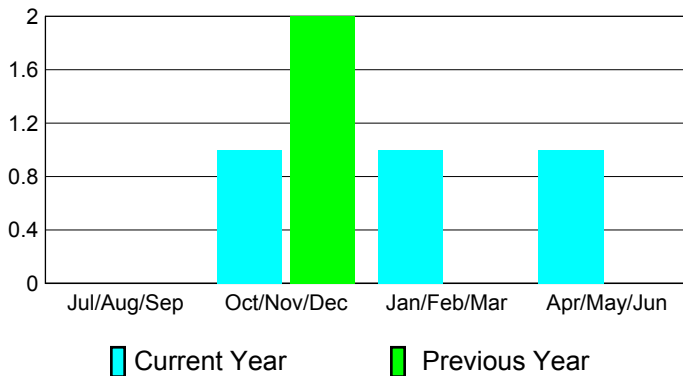

2010-2011 GMT Reports for District (or Undistricted) District 201Q2 AUSTRALIA

GMT: JOHN ROWLAND MC ATEE Location: AUSTRALIA

GMT CA: 7

CLUBS

Club Results
2010-2011

Clubs
2009-2010

Month	New Club Goal	Actual New Clubs	Actual Dropped Clubs	Gain/Loss of Clubs	Gain/Loss of Clubs
Jul/Aug/Sep	1	0	0	0	0
Oct/Nov/Dec	0	1	0	1	2
Jan/Feb/Mar	0	1	0	1	0
Apr/May/June	0	1	0	1	0
Totals	1	3	0	3	2

Club Results 2010-2011

Goal, New, Dropped, Gain/Loss

Comparison of Club Gain/Loss

Current Year Compared to the Previous Year

YTD Status Quo Clubs 2010-2011

Status Quo Clubs Compared to Status Quo Members

MEMBERSHIP

Membership Results
2010-2011

Membership
2009-2010

Month	Net Memb Goal	Actual New Memb	Actual Dropped Memb	Gain/Loss of Memb	Gain/Loss of Memb
Jul/Aug/Sep	20	43	-52	-9	13
Oct/Nov/Dec	0	59	-56	3	55
Jan/Feb/Mar	-5	48	-39	9	10
Apr/May/June	5	74	-60	14	-19
Totals	20	224	-207	17	59

Membership Results 2010-2011

Goal, New, Dropped, Gain/Loss

Comparison of Membership Gain/Loss

Current Year Compared to the Previous Year

Gender Comparison 2010-2011

Jul/Aug/Sep

Oct/Nov/Dec

Jan/Feb/Mar

Apr/May/June

Male

Female