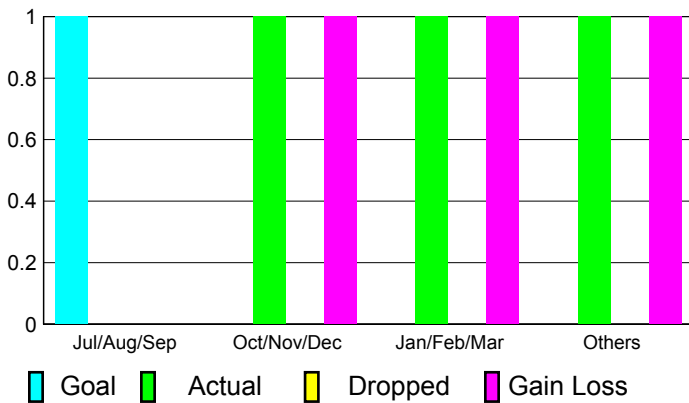

2010-2011 GMT Reports for District (or Undistricted) District 201Q2 AUSTRALIA

GMT: JOHN ROWLAND MC ATEE Location: AUSTRALIA

GMT CA: 7

CLUBS

Club Results
2010-2011

Clubs
2009-2010

Month	New Club Goal	Actual New Clubs	Actual Dropped Clubs	Gain/Loss of Clubs	Gain/Loss of Clubs
Jul/Aug/Sep	1	0	0	0	0
Oct/Nov/Dec	0	1	0	1	2
Jan/Feb/Mar	0	1	0	1	0
Apr/May/June	0	1	0	1	0
Totals	1	3	0	3	2

Club Results 2010-2011

Goal, New, Dropped, Gain/Loss

Comparison of Club Gain/Loss

Current Year Compared to the Previous Year