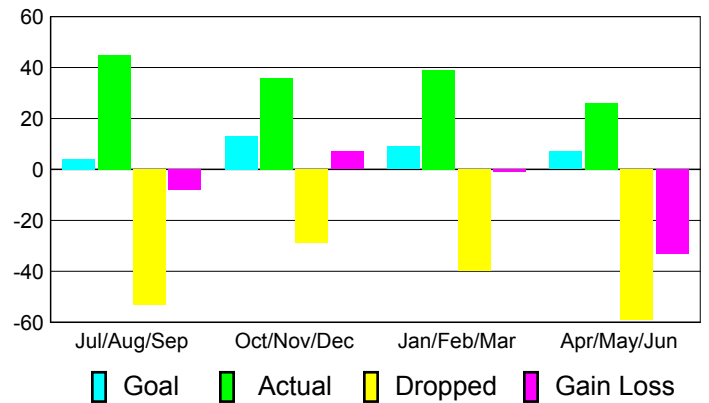

Membership Results 2010-2011

Goal, New, Dropped, Gain/Loss

Comparison of Membership Gain/Loss

Current Year Compared to the Previous Year