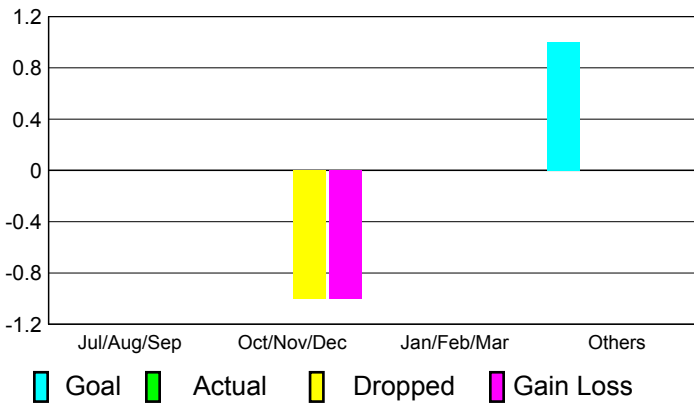

2010-2011 GMT Reports for District (or Undistricted) **District 201N3**

GMT: **JOHN ROWLAND MC ATEE**

Location: **AUSTRALIA**

GMT CA: **7**

CLUBS

**Club Results
2010-2011**

**Clubs
2009-2010**

Month	New Club Goal	Actual New Clubs	Actual Dropped Clubs	Gain/Loss of Clubs	Gain/Loss of Clubs
Jul/Aug/Sep	0	0	0	0	0
Oct/Nov/Dec	0	0	-1	-1	0
Jan/Feb/Mar	0	0	0	0	0
Apr/May/June	1	0	0	0	1
Totals	1	0	-1	-1	1

Club Results 2010-2011

Goal, New, Dropped, Gain/Loss

Comparison of Club Gain/Loss

Current Year Compared to the Previous Year