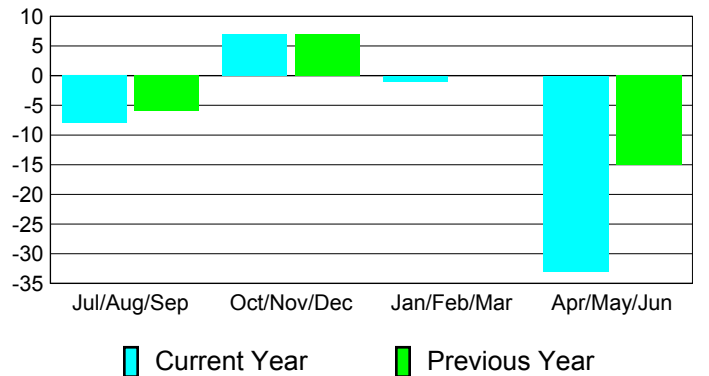

Gender Comparison 2010-2011

Jul/Aug/Sep

Oct/Nov/Dec

Jan/Feb/Mar

Apr/May/June

Male

Female