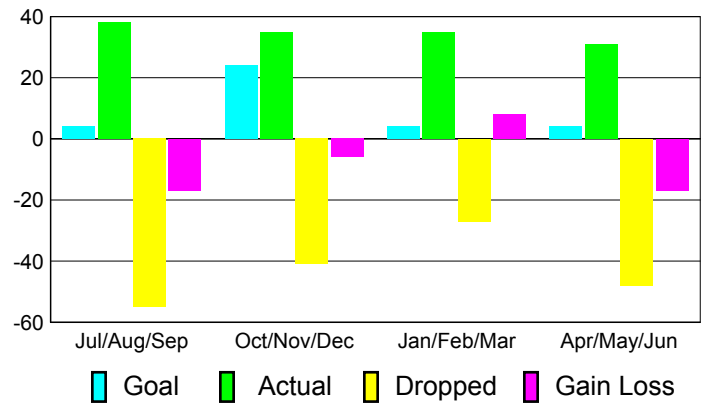

Membership Results 2010-2011

Goal, New, Dropped, Gain/Loss