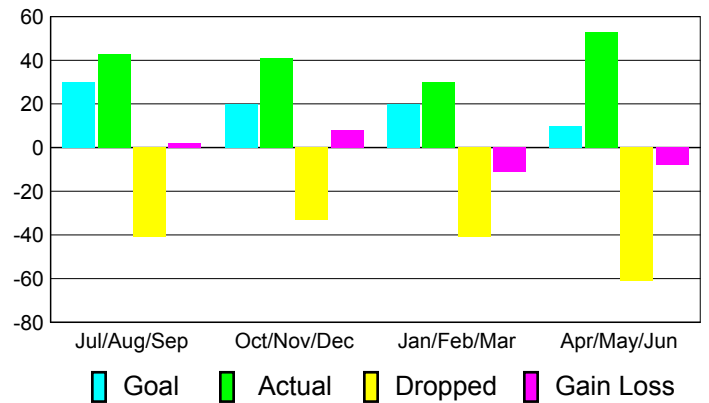

Membership Results 2010-2011

Goal, New, Dropped, Gain/Loss

Comparison of Membership Gain/Loss

Current Year Compared to the Previous Year