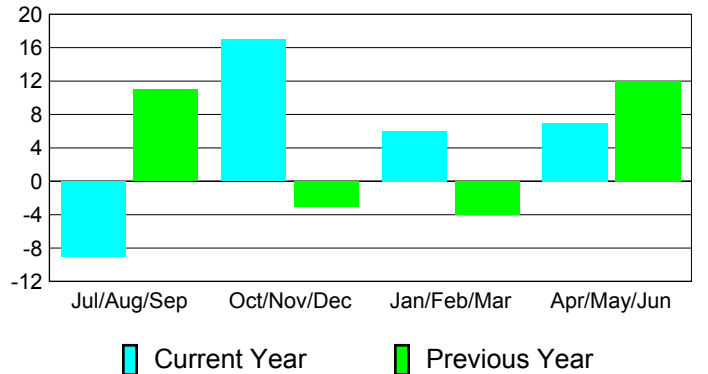

Gender Comparison 2010-2011

Jul/Aug/Sep

Oct/Nov/Dec

Jan/Feb/Mar

Apr/May/June

Male

Female