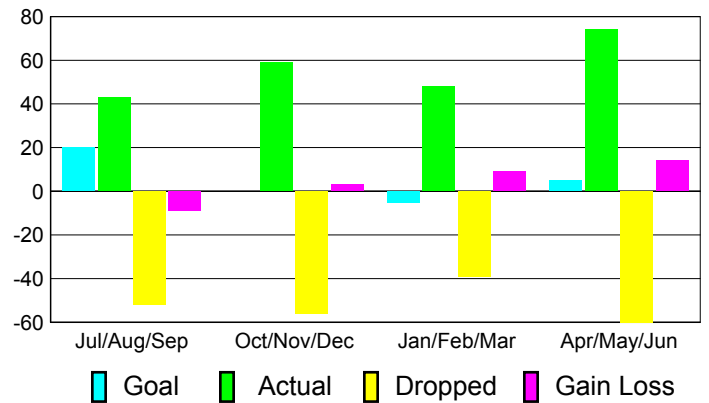

Membership Results 2010-2011

Goal, New, Dropped, Gain/Loss

Comparison of Membership Gain/Loss

Current Year Compared to the Previous Year