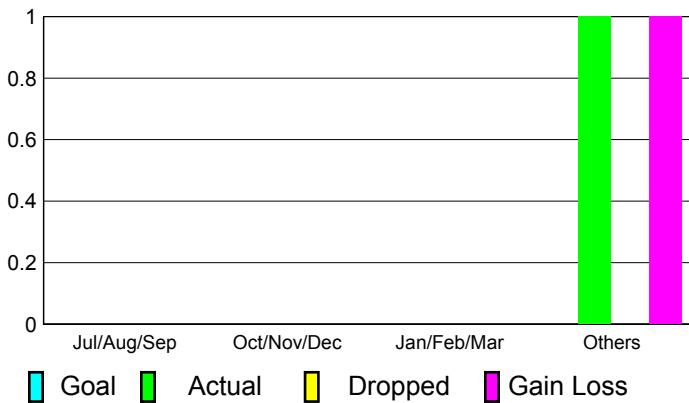

2010-2011 GMT Reports for District (or Undistricted) **District 201Q2 PAPUA NEW**

GMT: **JOHN ROWLAND MC ATEE**

Location: **PAPUA NEW GUINEA**

GMT CA: **7**

CLUBS

**Club Results
2010-2011**

**Clubs
2009-2010**

Month	New Club Goal	Actual New Clubs	Actual Dropped Clubs	Gain/Loss of Clubs	Gain/Loss of Clubs
Jul/Aug/Sep	0	0	0	0	0
Oct/Nov/Dec	0	0	0	0	0
Jan/Feb/Mar	0	0	0	0	1
Apr/May/Jun	0	1	0	1	1
Totals	0	1	0	1	2

Club Results 2010-2011

Goal, New, Dropped, Gain/Loss

Comparison of Club Gain/Loss

Current Year Compared to the Previous Year