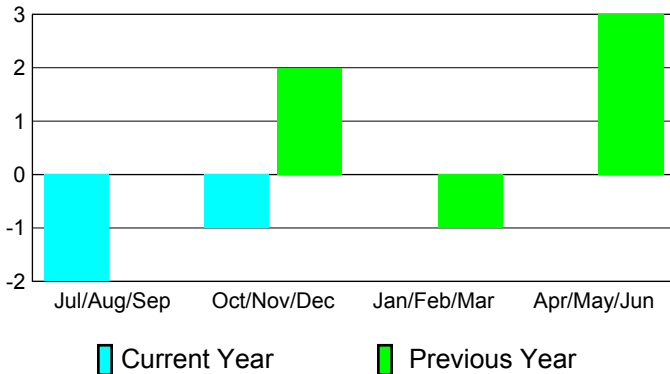

2010-2011 GMT Reports for District (or Undistricted) District 201N5 AUSTRALIA

GMT: JOHN ROWLAND MC ATEE Location: AUSTRALIA

GMT CA: 7

CLUBS

Club Results
2010-2011

Clubs
2009-2010

Month	New Club Goal	Actual New Clubs	Actual Dropped Clubs	Gain/Loss of Clubs	Gain/Loss of Clubs
Jul/Aug/Sep	0	0	-2	-2	0
Oct/Nov/Dec	1	0	-1	-1	2
Jan/Feb/Mar	0	0	0	0	-1
Apr/May/June	1	1	-1	0	3
Totals	2	1	-4	-3	4

Club Results 2010-2011

Goal, New, Dropped, Gain/Loss

Comparison of Club Gain/Loss

Current Year Compared to the Previous Year

YTD Status Quo Clubs 2010-2011

Status Quo Clubs Compared to Status Quo Members

MEMBERSHIP

Membership Results
2010-2011

Membership
2009-2010

Month	Net Memb Goal	Actual New Memb	Actual Dropped Memb	Gain/Loss of Memb	Gain/Loss of Memb
Jul/Aug/Sep	7	69	-70	-1	2
Oct/Nov/Dec	23	90	-91	-1	42
Jan/Feb/Mar	1	50	-74	-24	-12
Apr/May/June	23	93	-118	-25	35
Totals	54	302	-353	-51	67

Membership Results 2010-2011

Goal, New, Dropped, Gain/Loss

Comparison of Membership Gain/Loss

Current Year Compared to the Previous Year

Gender Comparison 2010-2011

Jul/Aug/Sep

Oct/Nov/Dec

Jan/Feb/Mar

Apr/May/June

Male

Female