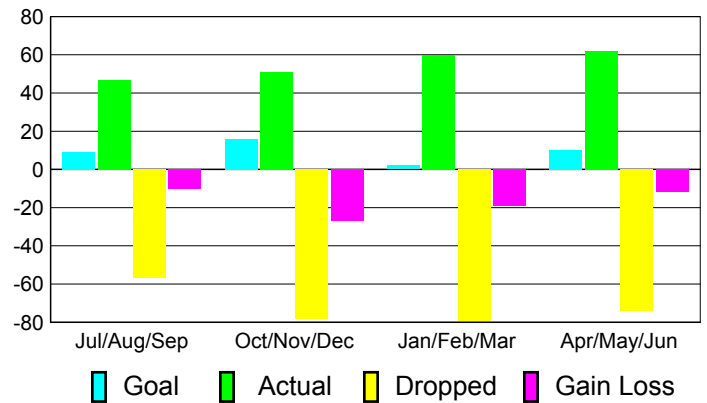

Membership Results 2010-2011

Goal, New, Dropped, Gain/Loss

Comparison of Membership Gain/Loss

Current Year Compared to the Previous Year