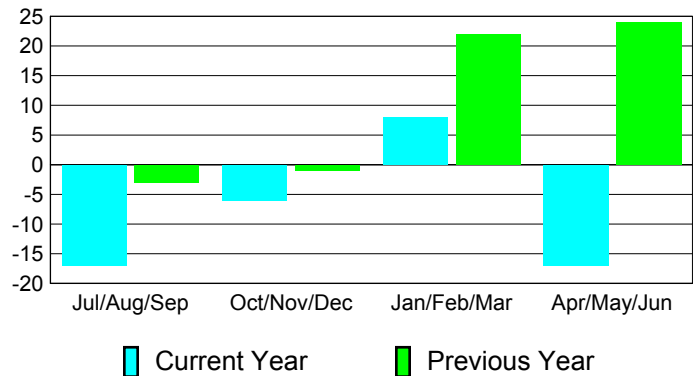

Comparison of Membership Gain/Loss

Current Year Compared to the Previous Year