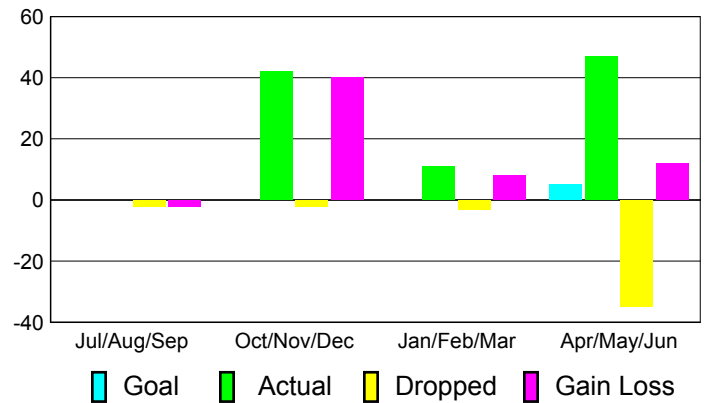

Membership Results 2010-2011

Goal, New, Dropped, Gain/Loss

Comparison of Membership Gain/Loss

Current Year Compared to the Previous Year