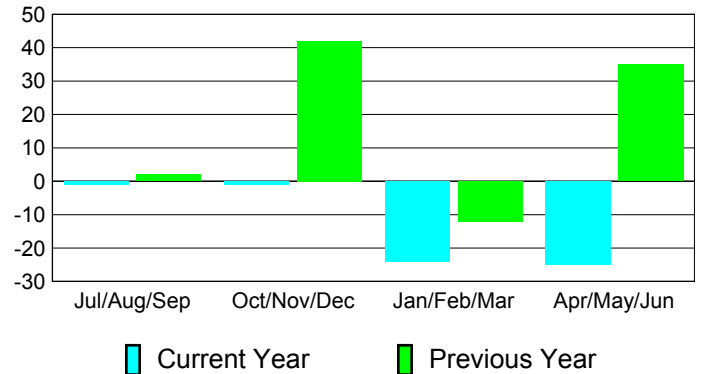

Gender Comparison 2010-2011

Jul/Aug/Sep

Oct/Nov/Dec

Jan/Feb/Mar

Apr/May/June

Male

Female