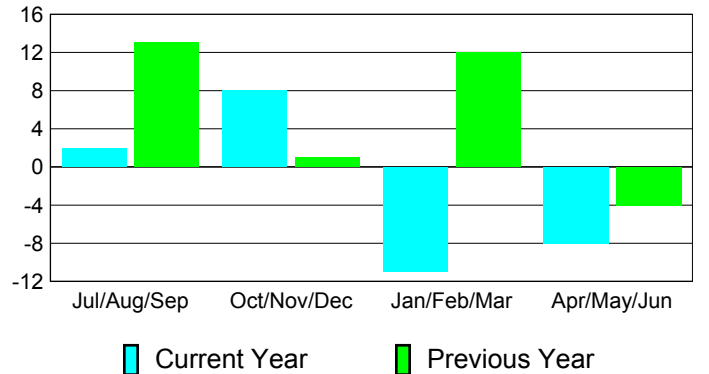

Gender Comparison 2010-2011

Jul/Aug/Sep

Oct/Nov/Dec

Jan/Feb/Mar

Apr/May/June

Male

Female