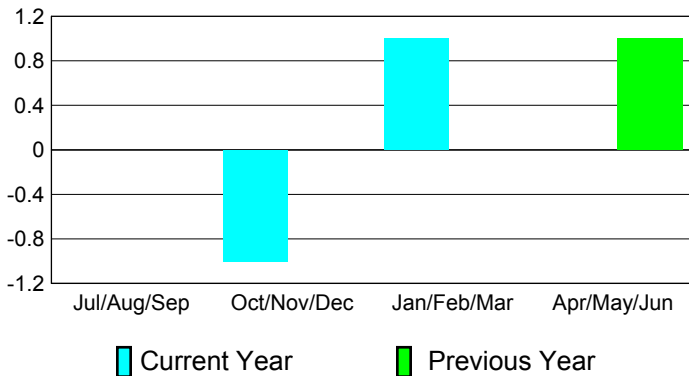

2010-2011 GMT Reports for District (or Undistricted) **District 201N4**

GMT: **JOHN ROWLAND MC ATEE**

Location: **AUSTRALIA**

GMT CA: **7**

CLUBS

**Club Results
2010-2011**

**Clubs
2009-2010**

Month	New Club Goal	Actual New Clubs	Actual Dropped Clubs	Gain/Loss of Clubs	Gain/Loss of Clubs
Jul/Aug/Sep	1	0	0	0	0
Oct/Nov/Dec	1	0	-1	-1	0
Jan/Feb/Mar	0	1	0	1	0
Apr/May/June	0	0	0	0	1
Totals	2	1	-1	0	1

Club Results 2010-2011

Goal, New, Dropped, Gain/Loss

Comparison of Club Gain/Loss

Current Year Compared to the Previous Year

YTD Status Quo Clubs 2010-2011

Status Quo Clubs Compared to Status Quo Members

MEMBERSHIP

**Membership Results
2010-2011**

**Membership
2009-2010**

Month	Net Memb Goal	Actual New Memb	Actual Dropped Memb	Gain/Loss of Memb	Gain/Loss of Memb
Jul/Aug/Sep	25	35	-52	-17	2
Oct/Nov/Dec	25	49	-37	12	-10
Jan/Feb/Mar	5	61	-60	1	3
Apr/May/June	5	32	-55	-23	48
Totals	60	177	-204	-27	43

Membership Results 2010-2011

Goal, New, Dropped, Gain/Loss

Comparison of Membership Gain/Loss

Current Year Compared to the Previous Year

Gender Comparison 2010-2011

Jul/Aug/Sep

Oct/Nov/Dec

Jan/Feb/Mar

Apr/May/June

Male

Female