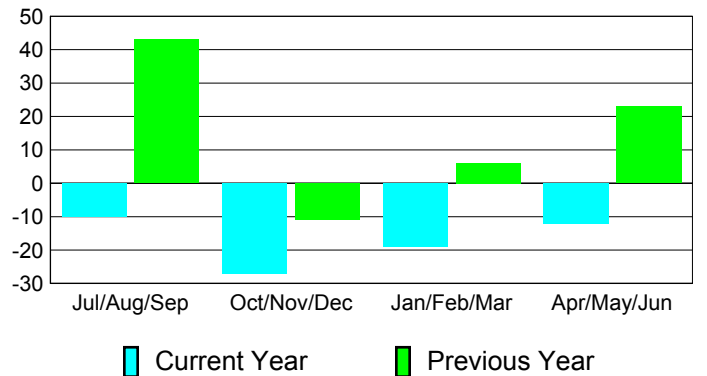

Gender Comparison 2010-2011

Jul/Aug/Sep

Oct/Nov/Dec

Jan/Feb/Mar

Apr/May/Jun

Male

Female