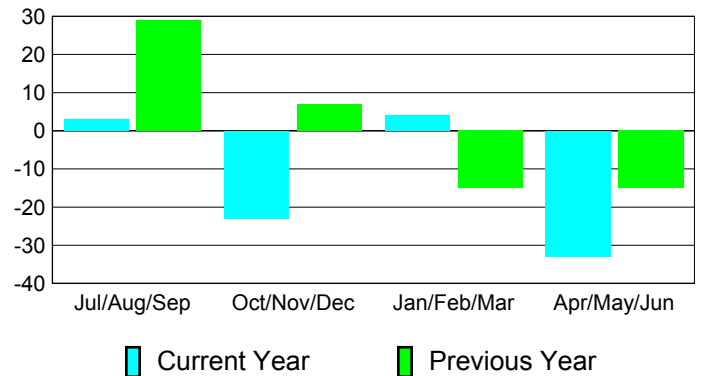

Gender Comparison 2010-2011

Jul/Aug/Sep

Oct/Nov/Dec

Jan/Feb/Mar

Apr/May/Jun

Male

Female