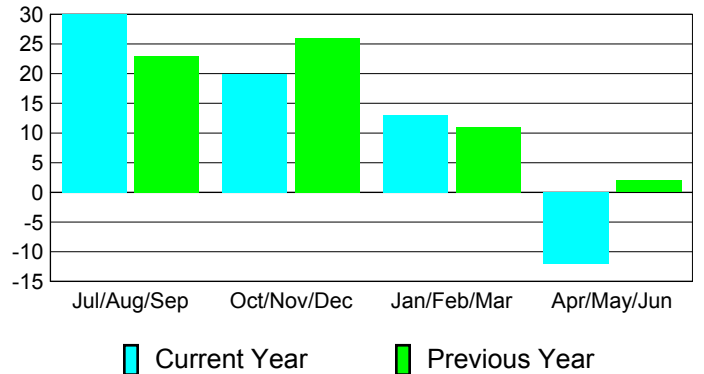

Gender Comparison 2010-2011

Jul/Aug/Sep

Oct/Nov/Dec

Jan/Feb/Mar

Apr/May/Jun

Male

Female