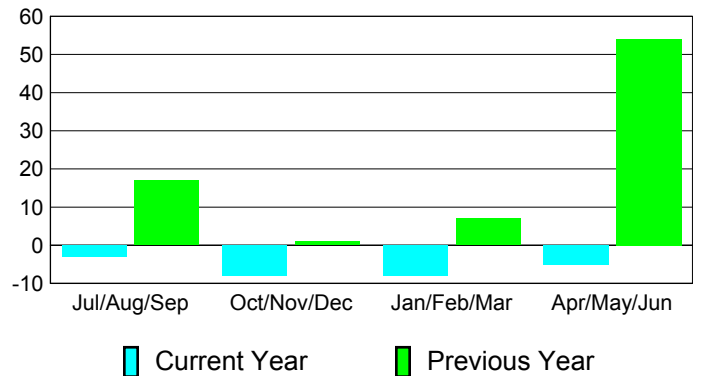

Gender Comparison 2010-2011

Jul/Aug/Sep

Oct/Nov/Dec

Jan/Feb/Mar

Apr/May/June

Male

Female