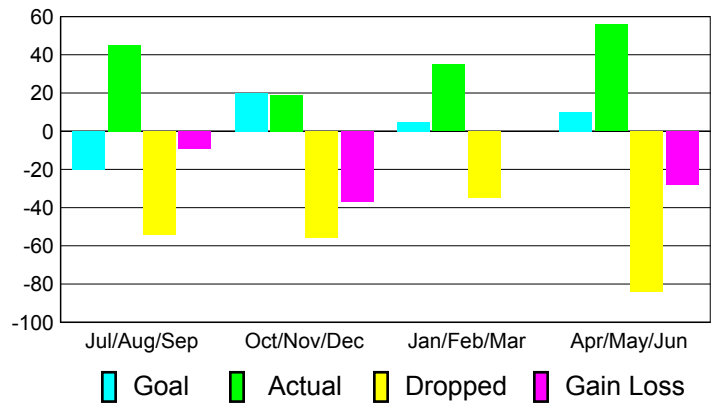

Membership Results 2010-2011

Goal, New, Dropped, Gain/Loss

Comparison of Membership Gain/Loss

Current Year Compared to the Previous Year