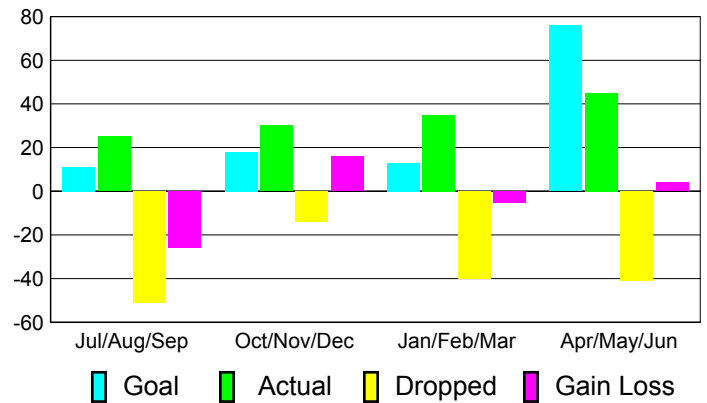

Membership Results 2010-2011

Goal, New, Dropped, Gain/Loss