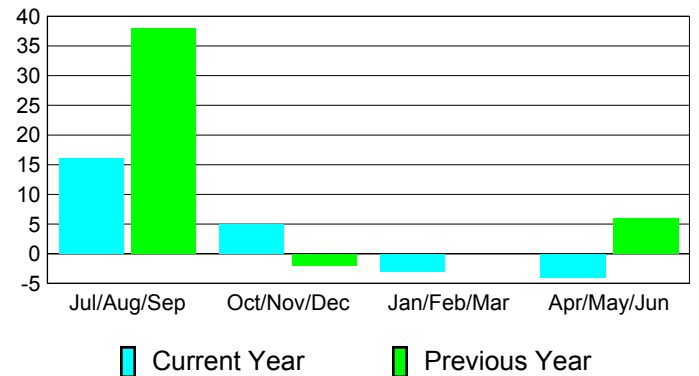

Gender Comparison 2010-2011

Jul/Aug/Sep

Oct/Nov/Dec

Jan/Feb/Mar

Apr/May/June

Male

Female