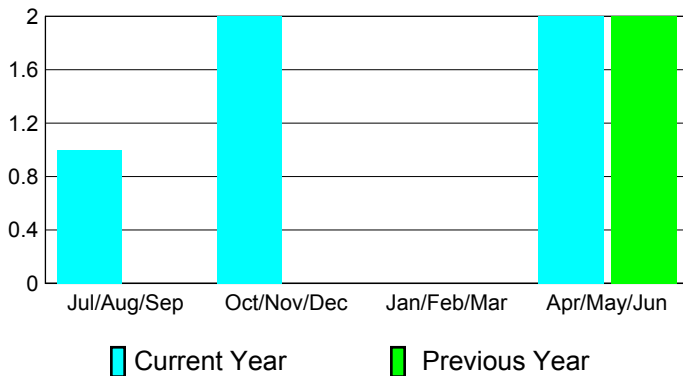

2010-2011 GMT Reports for District (or Undistricted) District 201Q1

GMT: JOHN ROWLAND MC ATEE

Location: AUSTRALIA

GMT CA: 7

CLUBS

Club Results
2010-2011

Clubs
2009-2010

Month	New Club Goal	Actual New Clubs	Actual Dropped Clubs	Gain/Loss of Clubs	Gain/Loss of Clubs
Jul/Aug/Sep	1	2	-1	1	0
Oct/Nov/Dec	1	2	0	2	0
Jan/Feb/Mar	0	1	-1	0	0
Apr/May/June	1	2	0	2	2
Totals	3	7	-2	5	2

Club Results 2010-2011

Goal, New, Dropped, Gain/Loss

Comparison of Club Gain/Loss

Current Year Compared to the Previous Year

YTD Status Quo Clubs 2010-2011

Status Quo Clubs Compared to Status Quo Members

MEMBERSHIP

Membership Results
2010-2011

Membership
2009-2010

Month	Net Memb Goal	Actual New Memb	Actual Dropped Memb	Gain/Loss of Memb	Gain/Loss of Memb
Jul/Aug/Sep	36	110	-64	46	-10
Oct/Nov/Dec	14	105	-83	22	9
Jan/Feb/Mar	12	102	-63	39	3
Apr/May/June	13	167	-130	37	11
Totals	75	484	-340	144	13

Membership Results 2010-2011

Goal, New, Dropped, Gain/Loss

Comparison of Membership Gain/Loss

Current Year Compared to the Previous Year

Gender Comparison 2010-2011

Jul/Aug/Sep

Oct/Nov/Dec

Jan/Feb/Mar

Apr/May/June

Male

Female