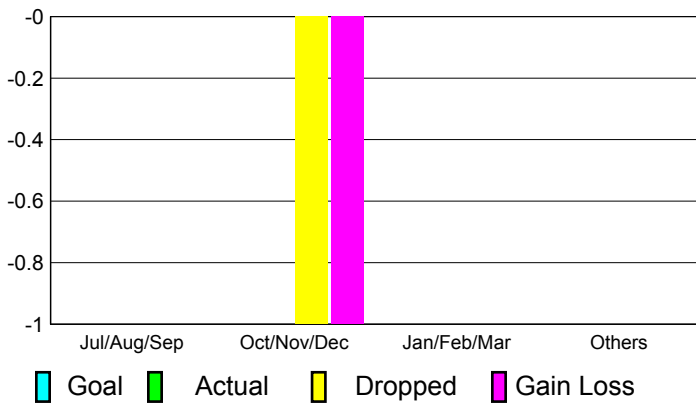

2010-2011 GMT Reports for District (or Undistricted) **District 201N2**

GMT: **JOHN ROWLAND MC ATEE**

Location: **AUSTRALIA**

GMT CA: **7**

CLUBS

Club Results
2010-2011

Clubs
2009-2010

Month	New Club Goal	Actual New Clubs	Actual Dropped Clubs	Gain/Loss of Clubs	Gain/Loss of Clubs
Jul/Aug/Sep	0	0	0	0	0
Oct/Nov/Dec	0	0	-1	-1	0
Jan/Feb/Mar	0	0	0	0	0
Apr/May/June	0	0	0	0	0
Totals	0	0	-1	-1	0

Club Results 2010-2011

Goal, New, Dropped, Gain/Loss

Comparison of Club Gain/Loss

Current Year Compared to the Previous Year