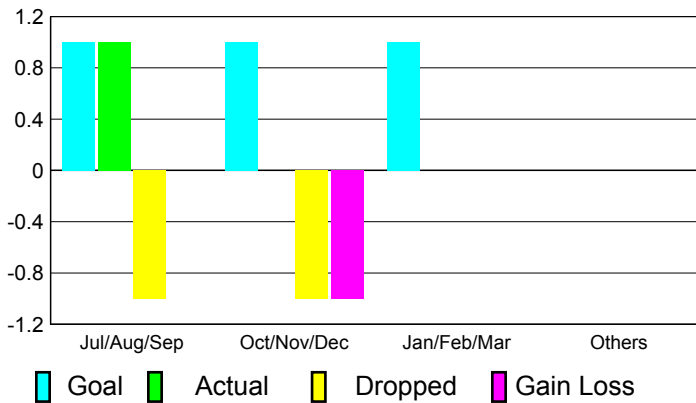

2010-2011 GMT Reports for District (or Undistricted) **District 201C1**

GMT: **JOHN ROWLAND MC ATEE**

Location: **AUSTRALIA**

GMT CA: **7**

CLUBS

**Club Results
2010-2011**

**Clubs
2009-2010**

Month	New Club Goal	Actual New Clubs	Actual Dropped Clubs	Gain/Loss of Clubs	Gain/Loss of Clubs
Jul/Aug/Sep	1	1	-1	0	0
Oct/Nov/Dec	1	0	-1	-1	0
Jan/Feb/Mar	1	0	0	0	0
Apr/May/June	0	0	0	0	0
Totals	3	1	-2	-1	0

Club Results 2010-2011

Goal, New, Dropped, Gain/Loss

Comparison of Club Gain/Loss

Current Year Compared to the Previous Year