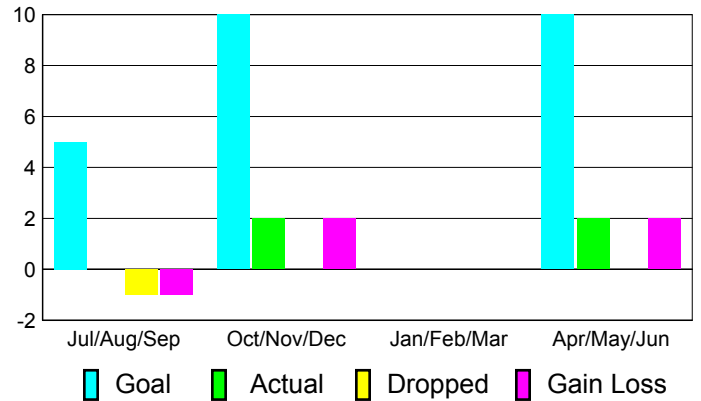

Membership Results 2010-2011

Goal, New, Dropped, Gain/Loss