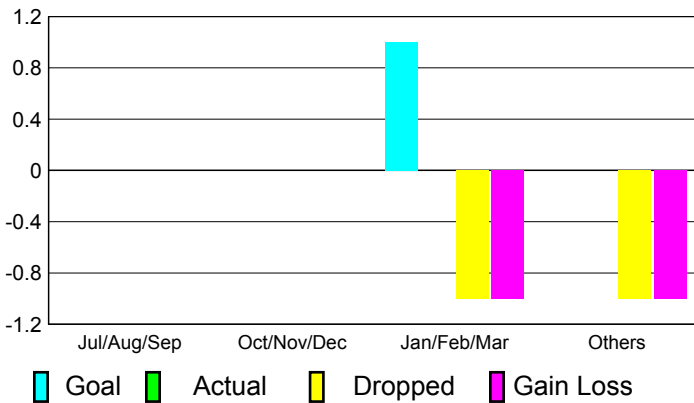

2010-2011 GMT Reports for District (or Undistricted) **District 201Q4**

GMT: JOHN ROWLAND MC ATEE

Location: AUSTRALIA

GMT CA: 7

CLUBS

**Club Results
2010-2011**

**Clubs
2009-2010**

Month	New Club Goal	Actual New Clubs	Actual Dropped Clubs	Gain/Loss of Clubs	Gain/Loss of Clubs
Jul/Aug/Sep	0	0	0	0	0
Oct/Nov/Dec	0	0	0	0	1
Jan/Feb/Mar	1	0	-1	-1	0
Apr/May/Jun	0	0	-1	-1	0
Totals	1	0	-2	-2	1

Club Results 2010-2011

Goal, New, Dropped, Gain/Loss

Comparison of Club Gain/Loss

Current Year Compared to the Previous Year