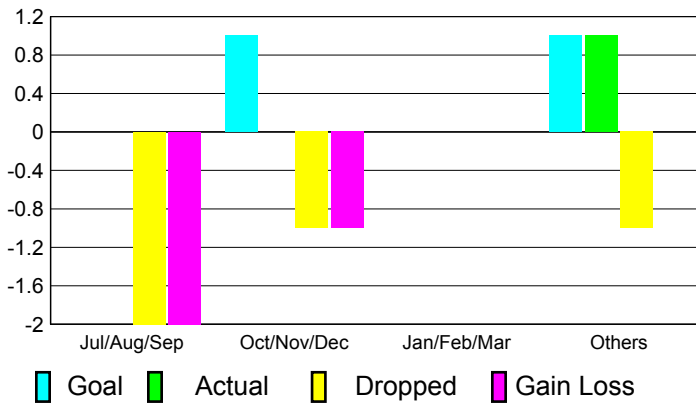

2010-2011 GMT Reports for District (or Undistricted) District 201N5 AUSTRALIA

GMT: JOHN ROWLAND MC ATEE Location: AUSTRALIA

GMT CA: 7

CLUBS

Club Results
2010-2011

Clubs
2009-2010

Month	New Club Goal	Actual New Clubs	Actual Dropped Clubs	Gain/Loss of Clubs	Gain/Loss of Clubs
Jul/Aug/Sep	0	0	-2	-2	0
Oct/Nov/Dec	1	0	-1	-1	2
Jan/Feb/Mar	0	0	0	0	-1
Apr/May/June	1	1	-1	0	3
Totals	2	1	-4	-3	4

Club Results 2010-2011

Goal, New, Dropped, Gain/Loss

Comparison of Club Gain/Loss

Current Year Compared to the Previous Year