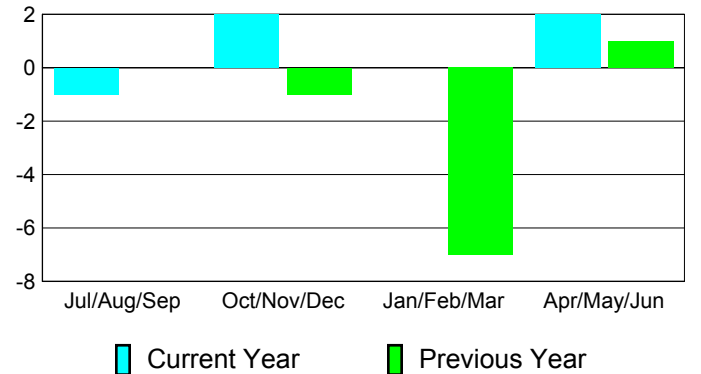

Comparison of Membership Gain/Loss

Current Year Compared to the Previous Year