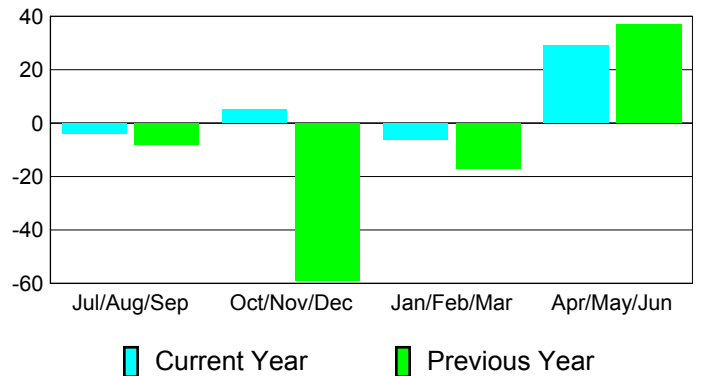

Gender Comparison 2010-2011

Jul/Aug/Sep

Oct/Nov/Dec

Jan/Feb/Mar

Apr/May/June

Male

Female