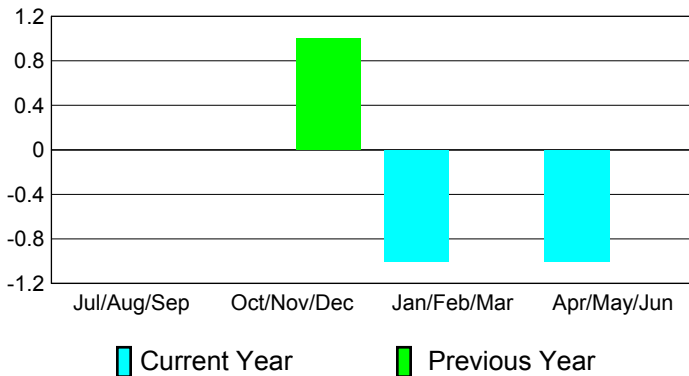

2010-2011 GMT Reports for District (or Undistricted) **District 201Q4**

GMT: JOHN ROWLAND MC ATEE

Location: AUSTRALIA

GMT CA: 7

CLUBS

**Club Results
2010-2011**

**Clubs
2009-2010**

Month	New Club Goal	Actual New Clubs	Actual Dropped Clubs	Gain/Loss of Clubs	Gain/Loss of Clubs
Jul/Aug/Sep	0	0	0	0	0
Oct/Nov/Dec	0	0	0	0	1
Jan/Feb/Mar	1	0	-1	-1	0
Apr/May/Jun	0	0	-1	-1	0
Totals	1	0	-2	-2	1

Club Results 2010-2011

Goal, New, Dropped, Gain/Loss

Comparison of Club Gain/Loss

Current Year Compared to the Previous Year

YTD Status Quo Clubs 2010-2011

Status Quo Clubs Compared to Status Quo Members

MEMBERSHIP

**Membership Results
2010-2011**

**Membership
2009-2010**

Month	Net Memb Goal	Actual New Memb	Actual Dropped Memb	Gain/Loss of Memb	Gain/Loss of Memb
Jul/Aug/Sep	5	60	-57	3	29
Oct/Nov/Dec	5	50	-73	-23	7
Jan/Feb/Mar	20	47	-43	4	-15
Apr/May/Jun	5	70	-103	-33	-15
Totals	35	227	-276	-49	6

Membership Results 2010-2011

Goal, New, Dropped, Gain/Loss

Comparison of Membership Gain/Loss

Current Year Compared to the Previous Year

Gender Comparison 2010-2011

Jul/Aug/Sep

Oct/Nov/Dec

Jan/Feb/Mar

Apr/May/Jun

Male

Female