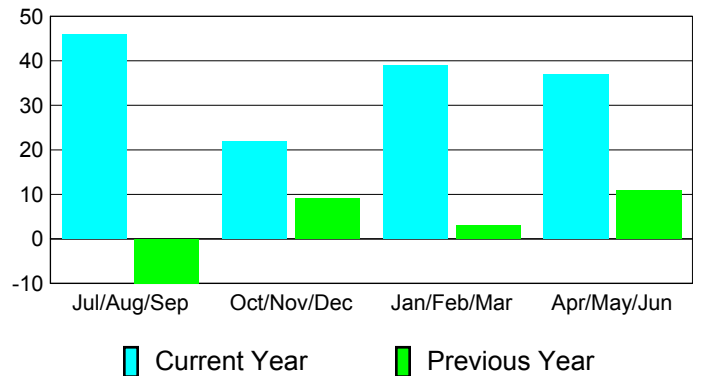

Gender Comparison 2010-2011

Jul/Aug/Sep

Oct/Nov/Dec

Jan/Feb/Mar

Apr/May/June

Male

Female